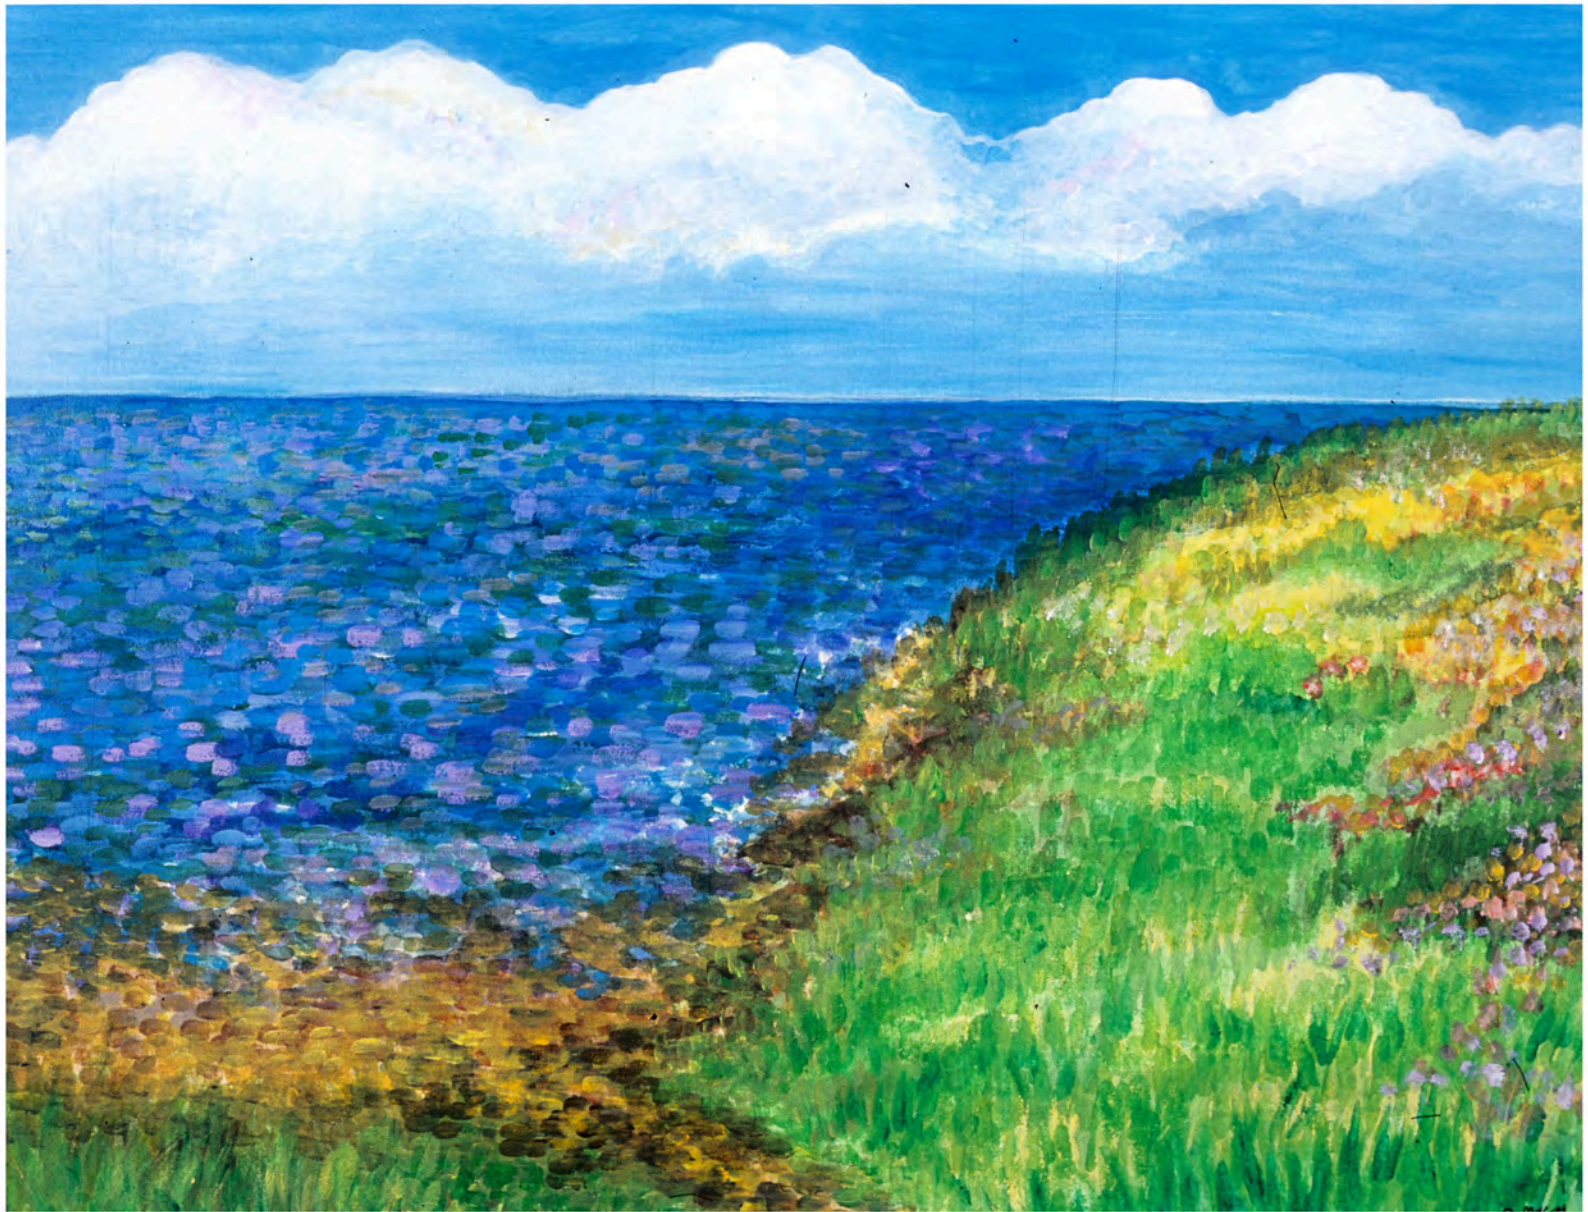

## Shell Preschool/Kindergarten Teacher's Packet

<i>Title of Poster</i>	<i>To be Used in Session</i>	Items that are noted as “In File” appear as such and may be printed. <i>Other items from the Teacher’s Packet were originally printed with permission from outside sources. The permission to print has been discontinued. We have provided substitutes that may be printed or links that may be viewed on line.</i>
<b>UNIT I</b>		
Light and Darkness	I.1	In File
Water, Sky and Earth	I.2-7	In File
Star Chart	I.4	In File
Flowers, sun, moon	I.3,4	In File
Sea Creatures and Birds	I.5	In File
Land Creatures	I.6	In File
People,	I.7	In File
Sequence poster (7 files)	I.8	In File
<b>UNIT II</b>		
Angels patterns	II.1	In File

Mary Joseph and their Journey	II.3	In File
Temple pattern	II.6	In File
Storm on the Sea of Galilee	II.8	<a href="http://www.rembrandtonline.org/Christ-In-The-Storm-On-The-Sea-Of-Galilee-large.html">http://www.rembrandtonline.org/Christ-In-The-Storm-On-The-Sea-Of-Galilee-large.html</a> OR print Dore picture in B&W In File
<b>UNIT III</b>		
Baptism of Our Lord	III.1	In File
Dove pattern	III.1	In File
Clergy and Baby cutout	III.3	In File
A Church Interior	III.2-4,9	In File
Font pattern	III.2,3,4	In File
Cross poster	III.7	In File
Hidden Cross pattern	III.7	In File
Paschal Candle	III.9	In File
Butterfly pattern	III.9	In File
<b>UNIT IV</b>		
People Praying Long Ago	IV.1	In File
Long Ago, People Ate and Thanked God	IV.1	In File
Bell pattern	IV.1	In File
People Worshiping today	IV.1,2	In File
We give God Thanks and Praise	IV.1,2	In File
Pipe Cleaner puppets instructions	IV.2	In File
People figures patterns	IV.2,8	In File
Church Outline	IV.2,8	In File

**UNIT I. CREATION**

I.4

I.3

Cut out these pictures and add them to the "Land, Sea, and Sky" Poster at the sessions indicated in the five sections on this sheet.

1.6